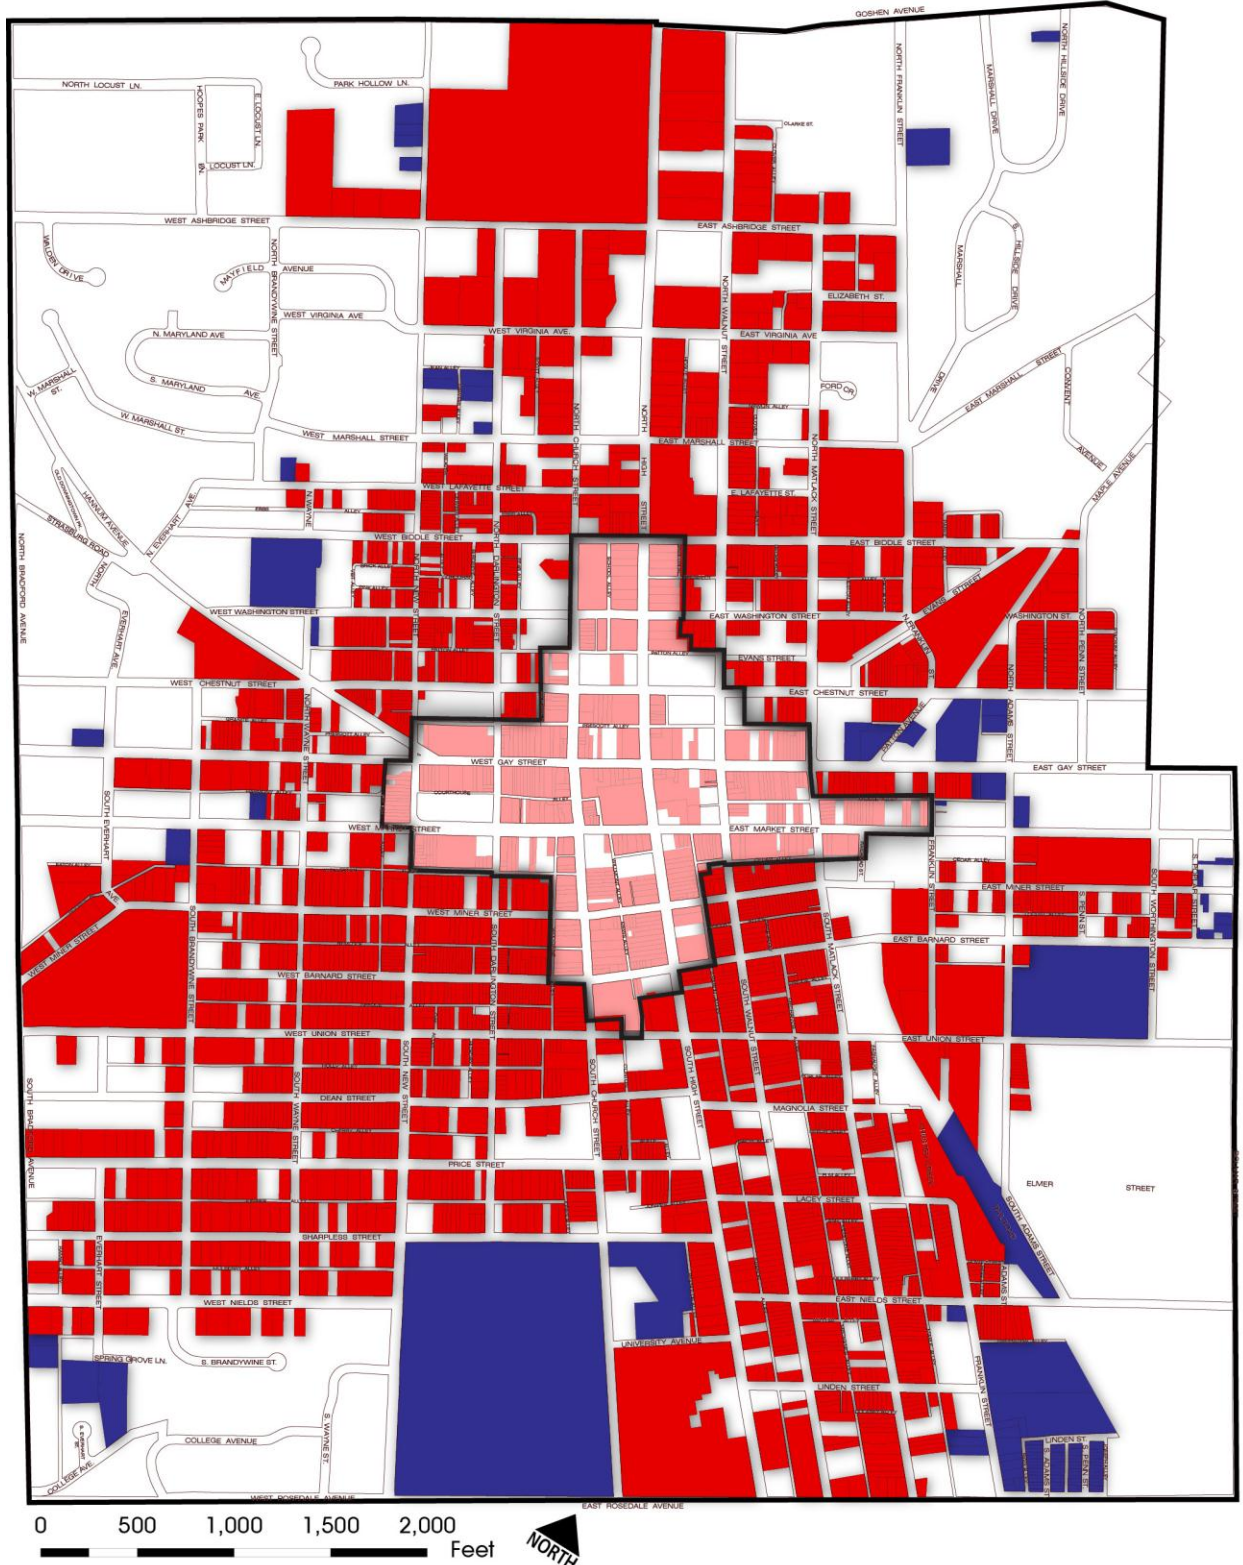

West Chester Comprehensive Historic Preservation Plan

- RESOURCES WITHIN HARB DISTRICT
- RESOURCES OUTSIDE HARB, IN NATIONAL REGISTER
- RESOURCES OUTSIDE HARB, OUTSIDE NATIONAL REGISTER

Map 5: Resources Lacking Local Protection